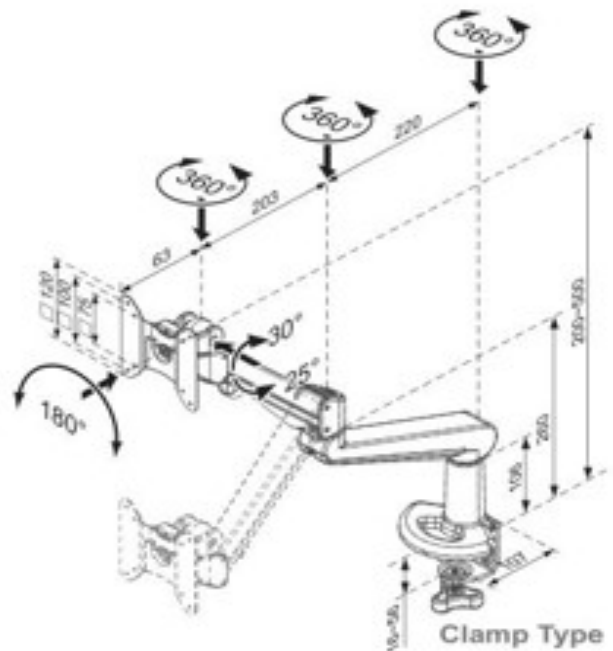

Ascend Gas Arm with Standard Clamp

Product Specification

Product code	CMS2075C-ED - BLACK
*Weight capacity	From 3 - 8 kg
**Maximum Screen Size	36"
Height adjustment range	200mm – 500mm from desktop
Max forward extension	486mm
VESA	75mm & 100mm VESA compliant
Movement	Height adjustment, tilt, swivel, rotation and reach

*Capacity may be reduced if monitor size is greater than 26" or depth is greater than 5.5cm

**Subject to weight being within range & VESA 75 x 75mm or 100 x 100mm, please refer to our measurements / line drawings and check with screen manufacturers measurements including bezel

Additional Information

Clamp for 16mm to 55mm desktops

Integral cable management

Gas assisted height adjustment

Lockable quick release VESA function

180 anti rotation feature

Over 90% of the Aluminium Alloy content is recycled